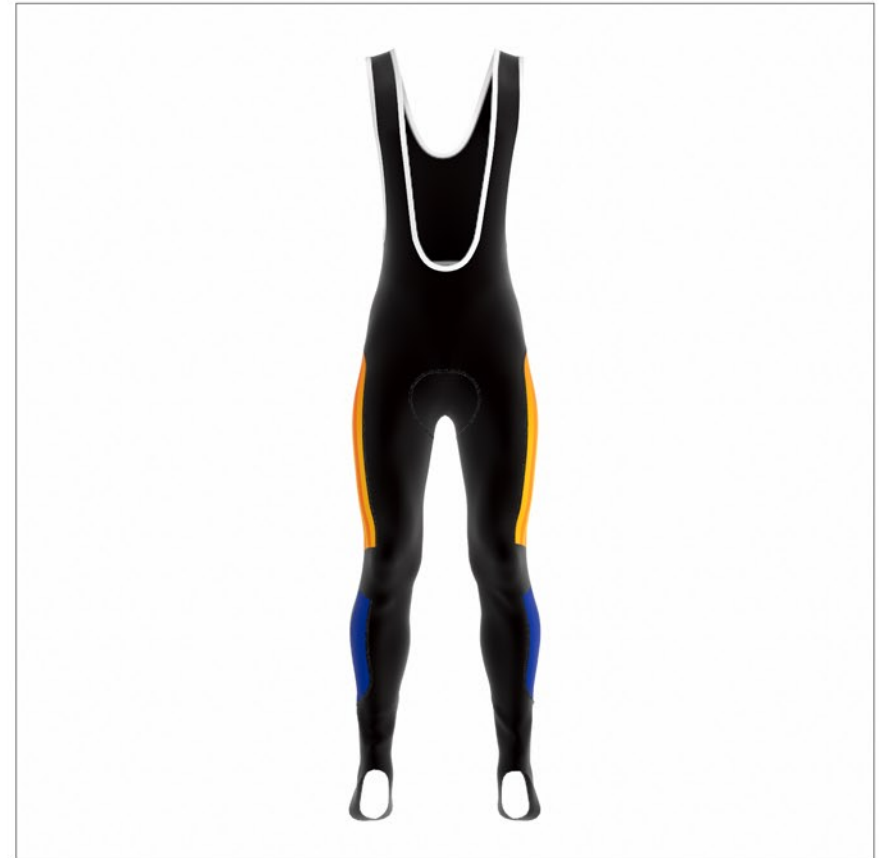

RACE PROVEN MALLISTO

FRONT VIEW

BACK VIEW

SIDE VIEW RIGHT

SIDE VIEW LEFT

TEAM PRJ20-007842_RUSH_JAIPY_RP_SHIRT

PRJ NR PRJ20-007842

DESIGNER BILL BELCHER

REPRESENTATIVE MAIL

DATE 18/3/2020

ZIPPER COLOR NOT AVAILABLE

FLATLOCK COLOR NO FLATLOCK

COLORS 5

4B

111

FRONT VIEW