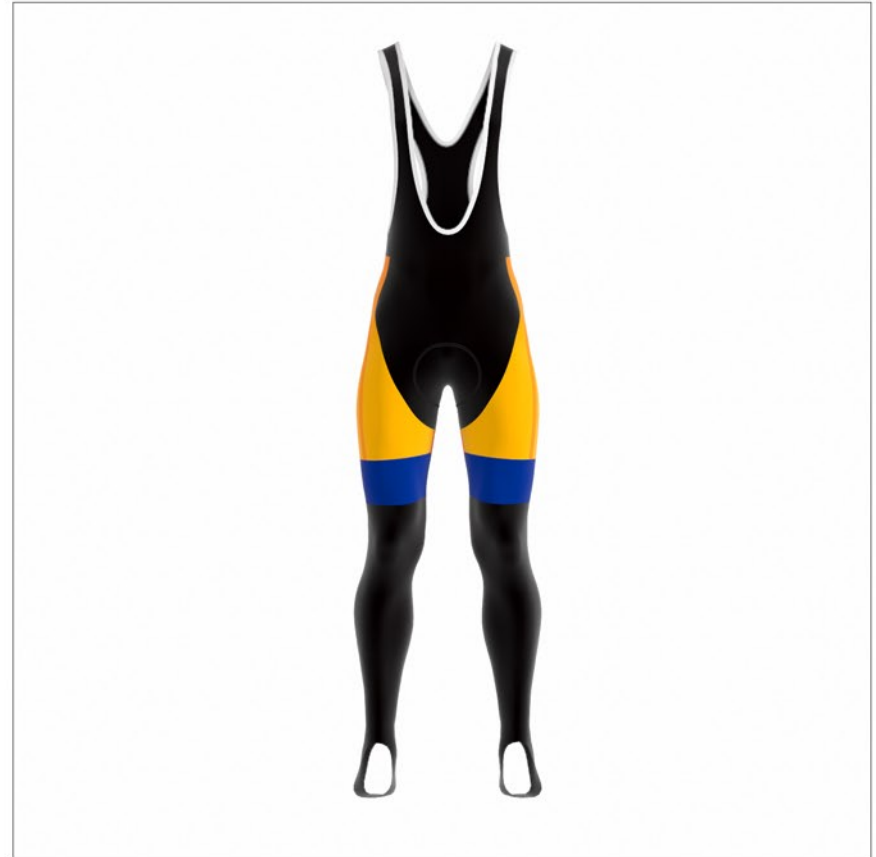

PROFESSIONAL M ALLISTO

FRONT VIEW

BACK VIEW

SIDE VIEW RIGHT

SIDE VIEW LEFT

TEAM PRJ20-007841_RUSH_JAÄPY_PROF_SHIRT

PRJ NR PRJ20-007841

DESIGNER BILL BELCHER

900 LYCRA BLACK

FRONT VIEW

BACK VIEW

SIDE VIEW RIGHT

SIDE VIEW LEFT

TEAM PRJ20-007841_RUSH_JAOPY_PROF_3_0_SHORT

PRJ NR PRJ20-007841

DESIGNER BILL BELCHER

DESIGNER MAIL BILL.VELOART@BTINTERNET.COM

REPRESENTATIVE LIEVEN DE RYCKE

REPRESENTATIVE MAIL

DATE 16/3/2020

ZIPPER COLOR NOT AVAILABLE

FLATLOCK COLOR NO FLATLOCK

COLORS 5

111

117B

4B

900 LYCRA BLACK

FRONT VIEW

BACK VIEW

SIDE VIEW RIGHT

SIDE VIEW LEFT